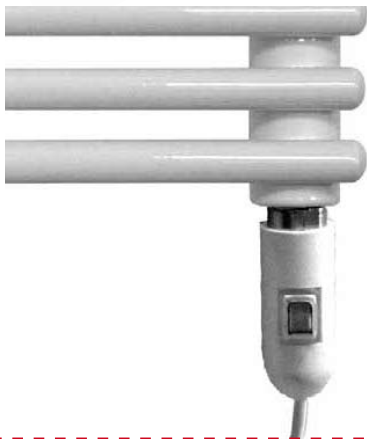

## OPTIONAL ACCESSORIES

### Electric heater 400/700/900 W

Available for: MO/MO-L, MC/MC-L, MS25, MS16, MT, CONERO, MD, MQ, MB

### Electric heater with switch 400/700/900 W

Available for: MO/MO-L, MC/MC-L, MS25, MS16, MT, CONERO, MD, MQ, MB