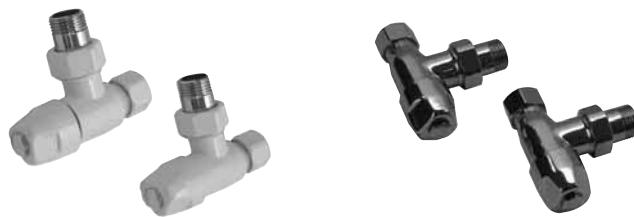

OPTIONAL ACCESSORIES

Pair of valves white/chrome/satin chrome/brass/gold*
Available for: all models

Universal valve with white/chrome cover**
Available for: MO/MO-L, MC/MC-L, CONERO, MB, MV, MKV25-BKV25, MKV16-BKV16

* In each order, it is necessary to always specify the kind of connections. Normally available: copper tube diameter 12 and 14 mm (white, chrome, satin chrome, brass, gold); copper tube diameter 10 mm (white, chrome); multilayer tube diameter 16 mm (nikel)

** In each order, it is necessary to always specify the kind of connections. Normally available: copper tube diameter 10, 12, 14, 16 mm, multilayer tube diameter 16 mm

Towel holder white/chrome/RAL colours
Available for: MO/MO-L, MS25, MS16, MT

Towel knob white/chrome
Available for: MO/MO-L, MC/MC-L, MS25, MS16, MT

90° fixing white/chrome/RAL colours
Available for: MO

"T" piece for electric heaters
Available for: MO/MO-L, MC/MC-L, MS25, MS16, MT, CONERO, MD, MQ, MB