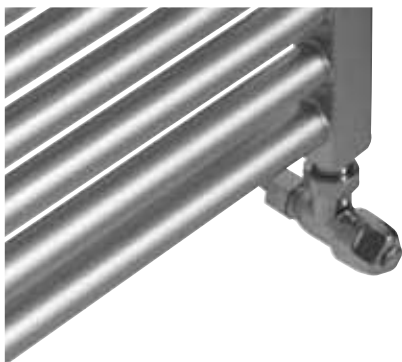

OPTIONAL ACCESSORIES

Pair of valves white/chrome/satin chrome/brass/gold*
Available for: all models

Universal valve with white/chrome cover**
Available for: MO/MO-L, MC/MC-L, CONERO, MB, MV, MKV25-BKV25, MKV16-BKV16

* In each order, it is necessary to always specify the kind of connections. Normally available: copper tube diameter 12 and 14 mm (white, chrome, satin chrome, brass, gold); copper tube diameter 10 mm (white, chrome); multilayer tube diameter 16 mm (nikel)

** In each order, it is necessary to always specify the kind of connections. Normally available: copper tube diameter 10, 12, 14, 16 mm, multilayer tube diameter 16 mm

Towel holder white/chrome/RAL colours
Available for: MO/MO-L, MS25, MS16, MT